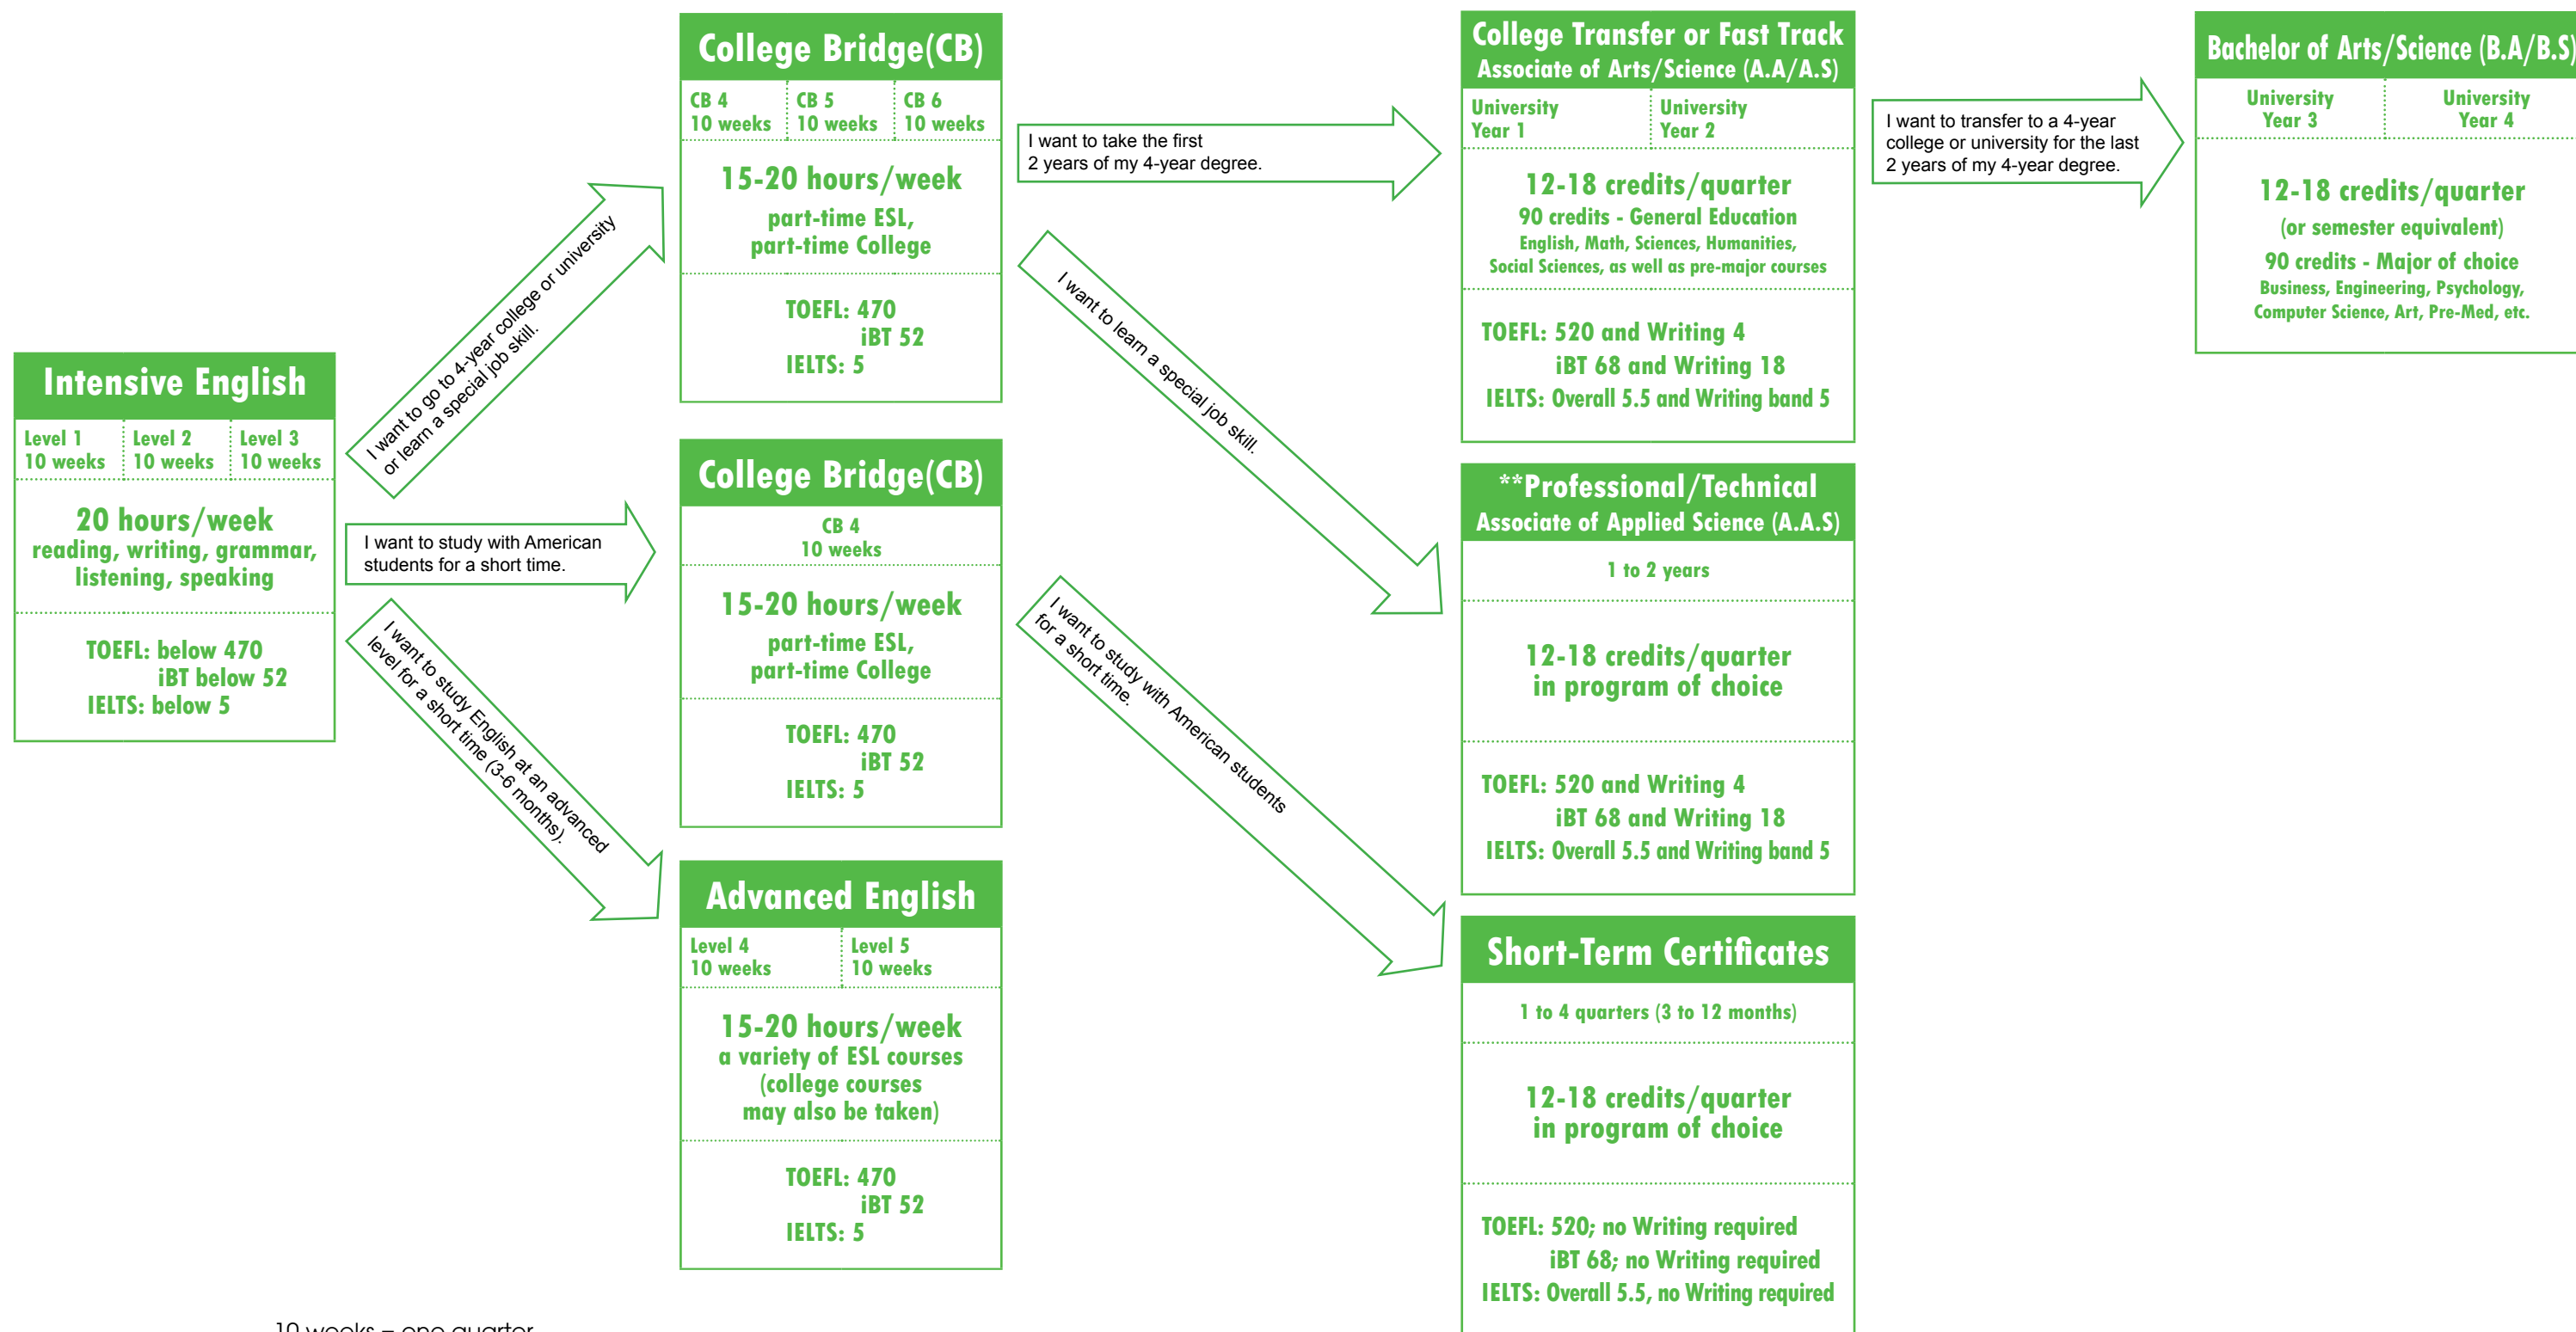

Study Program Pathways at Seattle Central Community College

At Seattle Central Community College, you will have many different study options to choose from. Your study goals, the length of time you can spend on our campus, and your English proficiency* will determine your options. The diagram below shows the many paths you may follow, based on these factors.

All English courses are offered through the Seattle Central Institute of English (SCIE).

10 weeks = one quarter

*See "English Proficiency" section in this booklet.

**There may be additional entrance requirements depending on program.