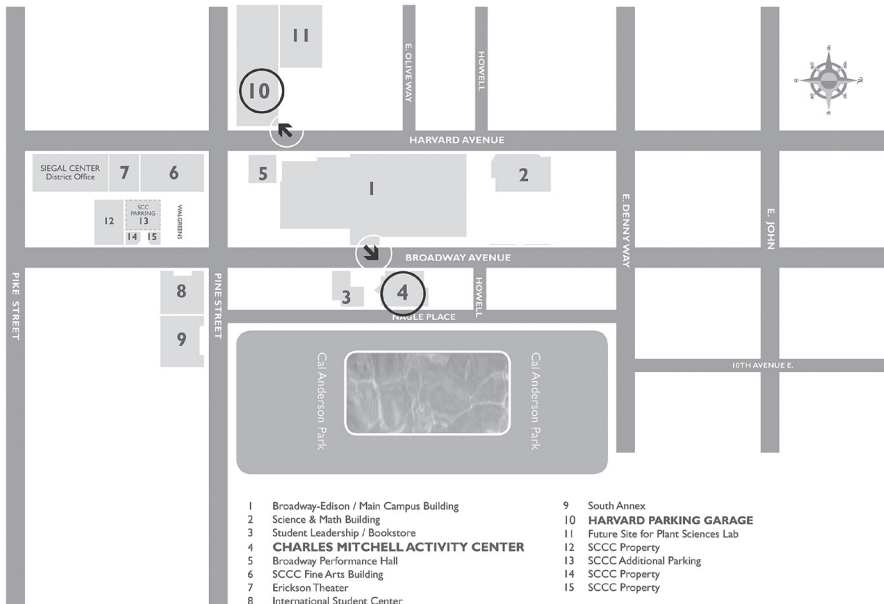

- Enter Harvard Parking Garage from Harvard Avenue

SEATTLE CENTRAL COMMUNITY COLLEGE CAMPUS

- *The Charles Mitchell Student Activity Center is located on the east side of Broadway, across from the main college building near the crosswalk.*