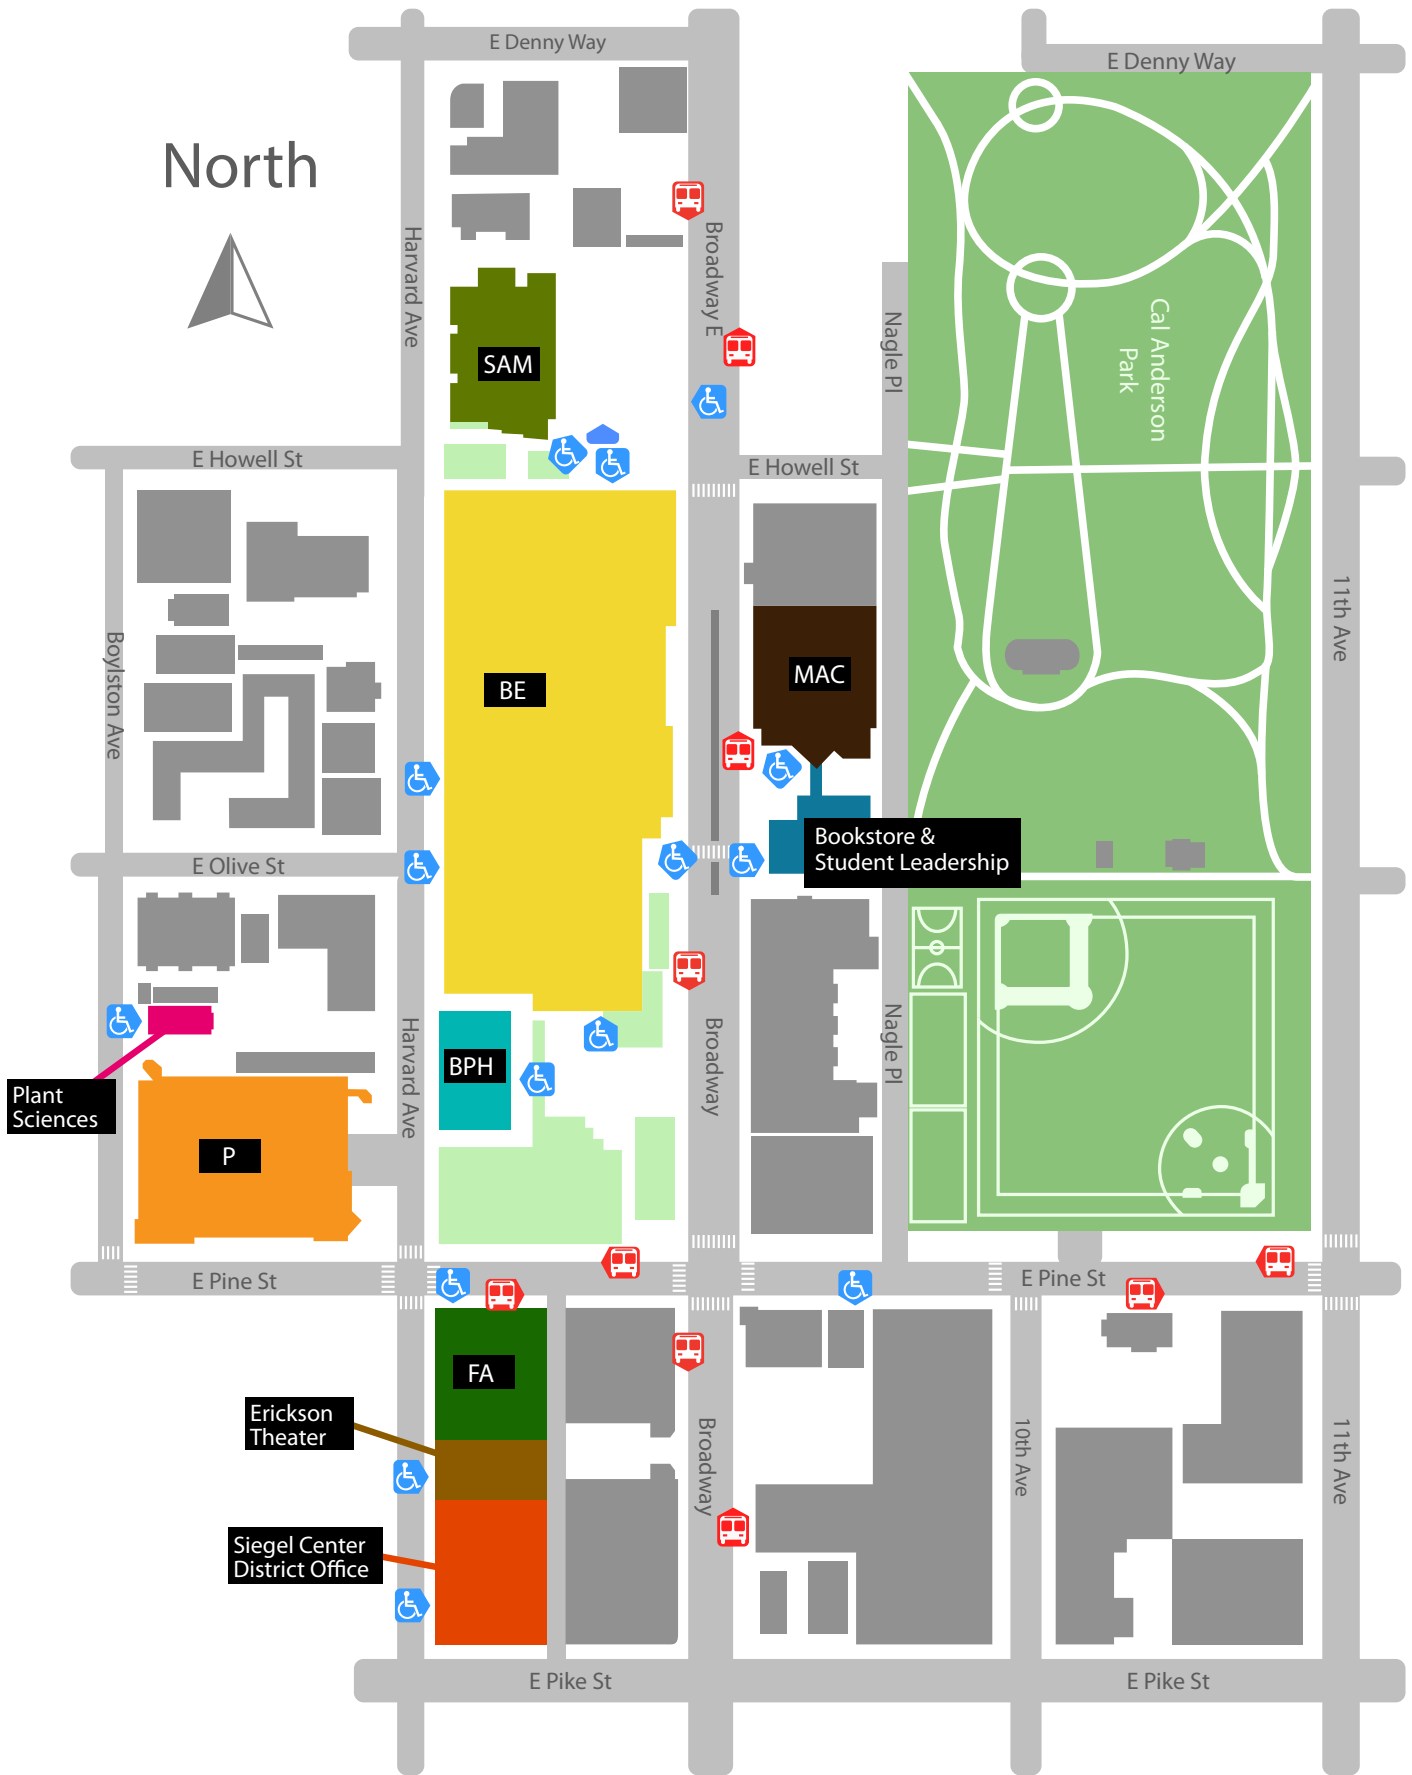

North

SEATTLE CENTRAL COLLEGE

seattlecentral.edu

1701 Broadway, Seattle, WA 98122

**Buildings**

- BE Broadway Edison Building
- Bookstore & Student Leadership
- BPH Broadway Performance Hall
- Erickson Theater
- FA Fine Arts (Masonic Temple)

- MAC Mitchell Activity Center
- P Harvard Parking Garage
- Plant Sciences
- SAM Science & Math
- Siegel Center District Office

**Legend**

- Entrance
- Bus Stop
- Street
- Non-campus Building
- Park